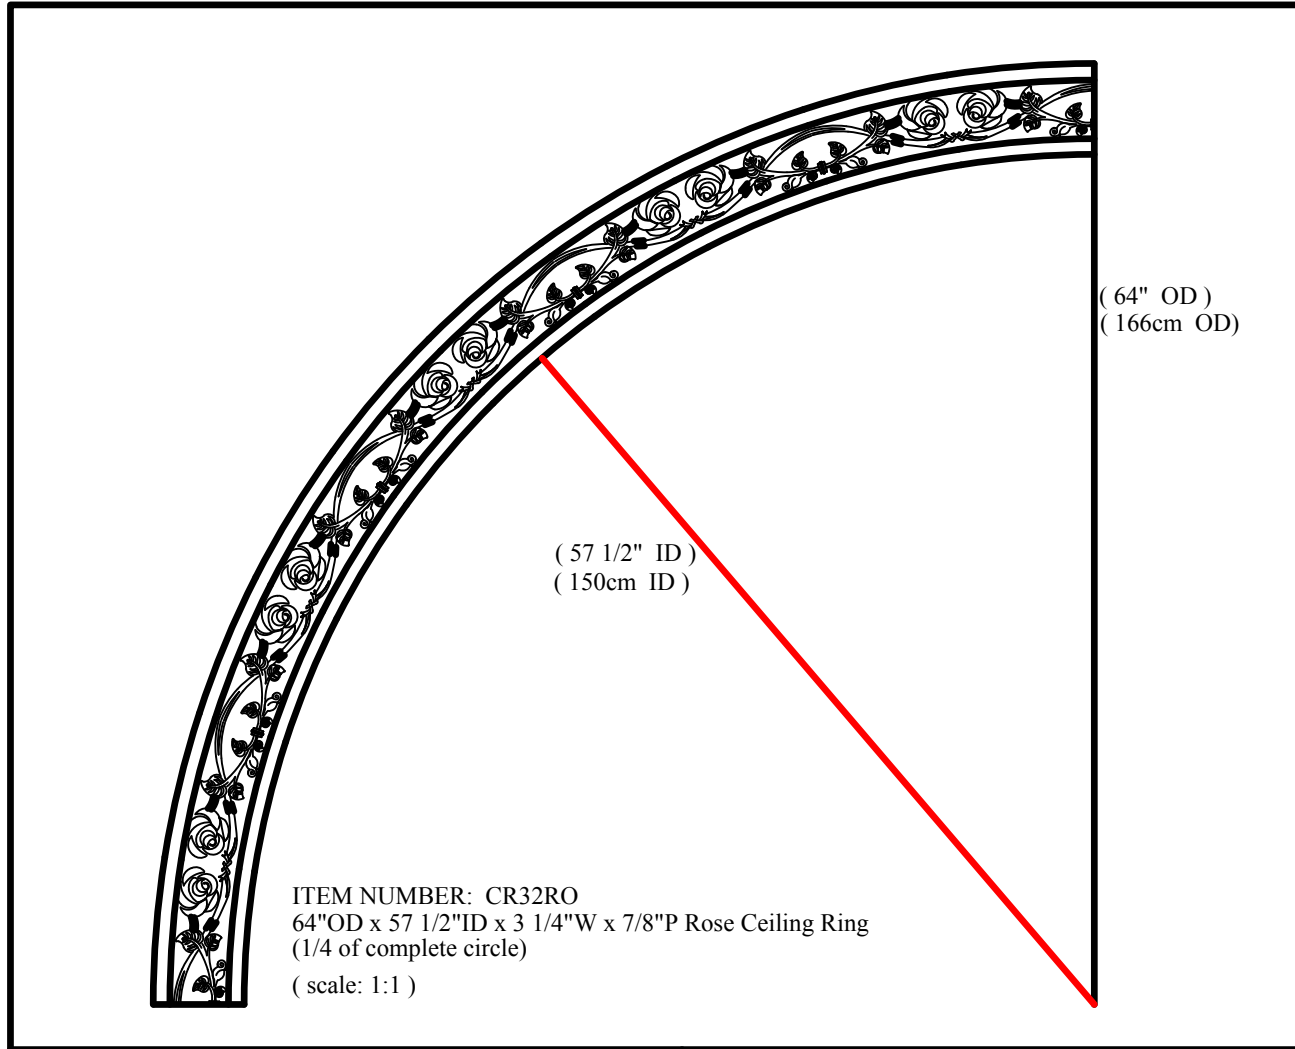

AUTODESK

AUTODESK

AUTODESK

P: 866.607.0453 / F: 866.591.3143  
2300W. Main St. / Clarksville, TX 75426  
sales@ekenamillwork.com /www.ekenamillwork.com

EKENA  
MILLWORK

AUTODESK